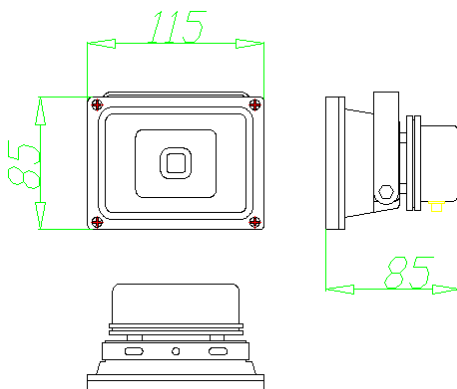

10W flood light SKU: TL-FLA101

Replaces 100W quartz halogen
Input Voltage: 100V~277V AC, 50/60HZ
LED Power Consumption: 10W
Power factor: >.90
LED Chip: Bridgelux
CCT: 2700k - 7000k (5000K standard)
Light output: 850 lumen @ 5000K
Luminaire efficacy: 94%
L70 life: 50,000 hrs
Beam angle: 120 degrees
Housing material: Aluminum
Working temp: -40 ~ +55c
Comes with 50cm cUL listed cable
Weatherproof IP65
Warranty: 3-years